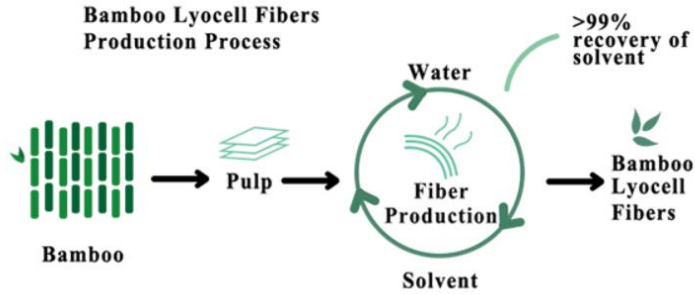

Durable

Tencel material

- Made from Eucalyptus fiber, natural and Eco-friendly, cooling vegan silk
- Lyocell close type production process, recycles water and zero chemical
- Excellent breathability and temperature regulating

Moisture

Bamboo fiber

- Made from Bamboo fiber, one of the most sustainable plant
- Excellent hypoallergenic and moisture wicking
- Light weight and extremely soft

Temperature regulation

Silk material

- produced by silkworms fed with mulberry leaves, under long arduous process of pampering
- contain natural protein called Sericin, with antibacterial, UV-resistant, oxidative-resistant, and moisturizing properties

Hypoallergenic

EXCLUSIVE BAMBOO LYOCELL

Bamboo Lyocell Fibers Production Process

- THE EARLIEST - THE FIRST TO APPLY Bamboo Lyocell to home textile products

- THE LARGEST OUTPUT- 2 millions meters per year